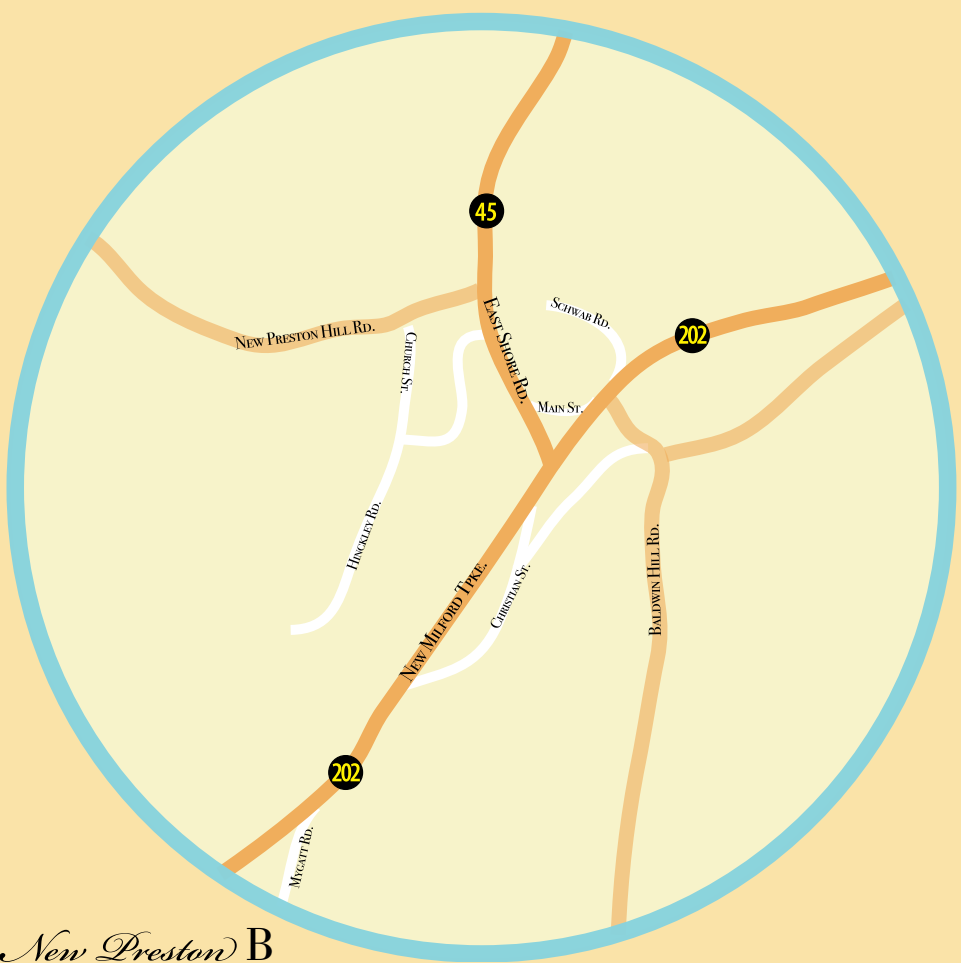

The VILLAGES of WASHINGTON Since 1779

*New Preston A*

*New Preston B*

*Washington*

*Washington Depot*

*Marble Dale*