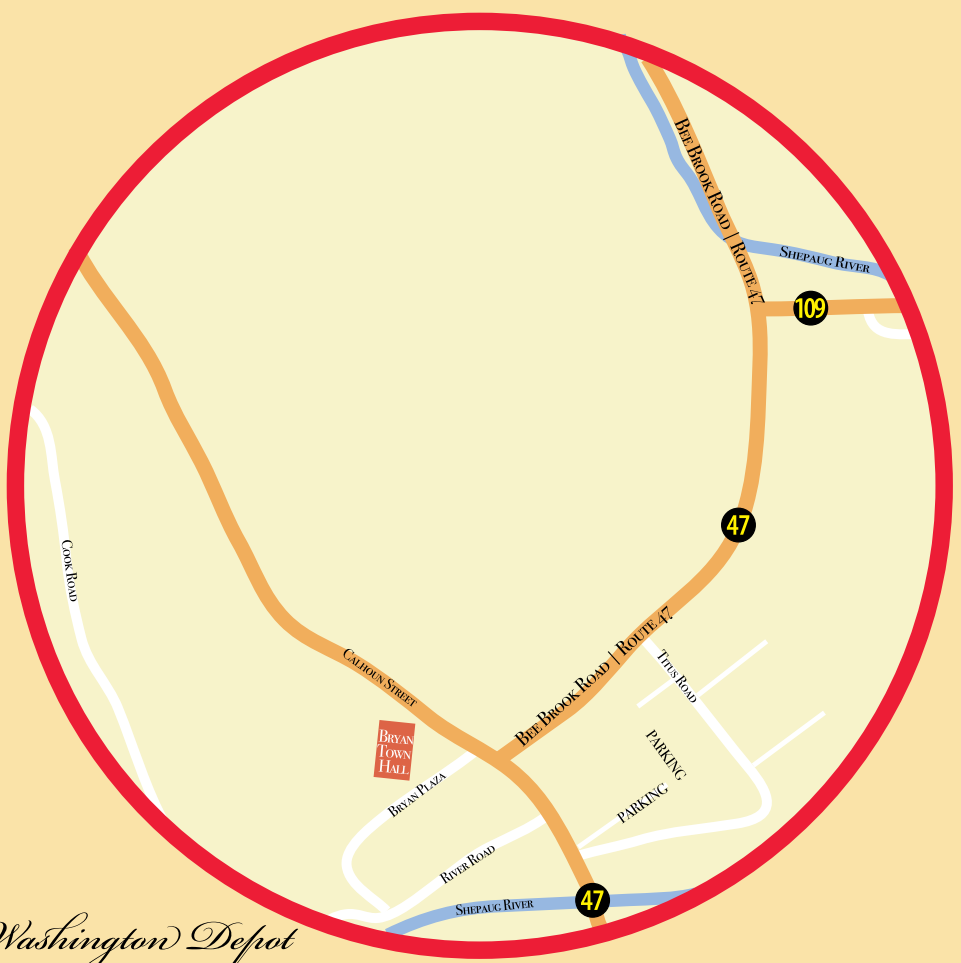

The VILLAGES of WASHINGTON Since 1779

*New Preston A*

*New Preston B*

*Washington*

*Washington Depot*

*Marble Dale*