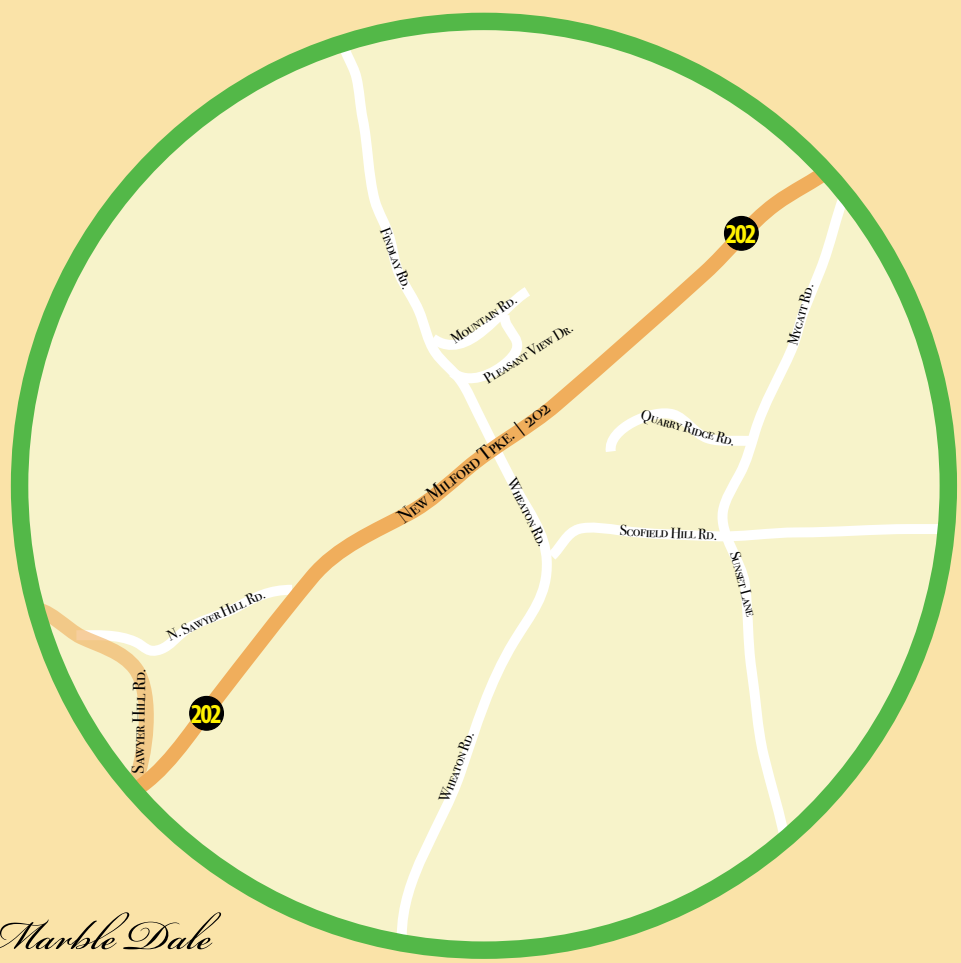

The VILLAGES of WASHINGTON Since 1779

*New Preston A*

*New Preston B*

*Washington*

*Washington Depot*

*Marble Dale*