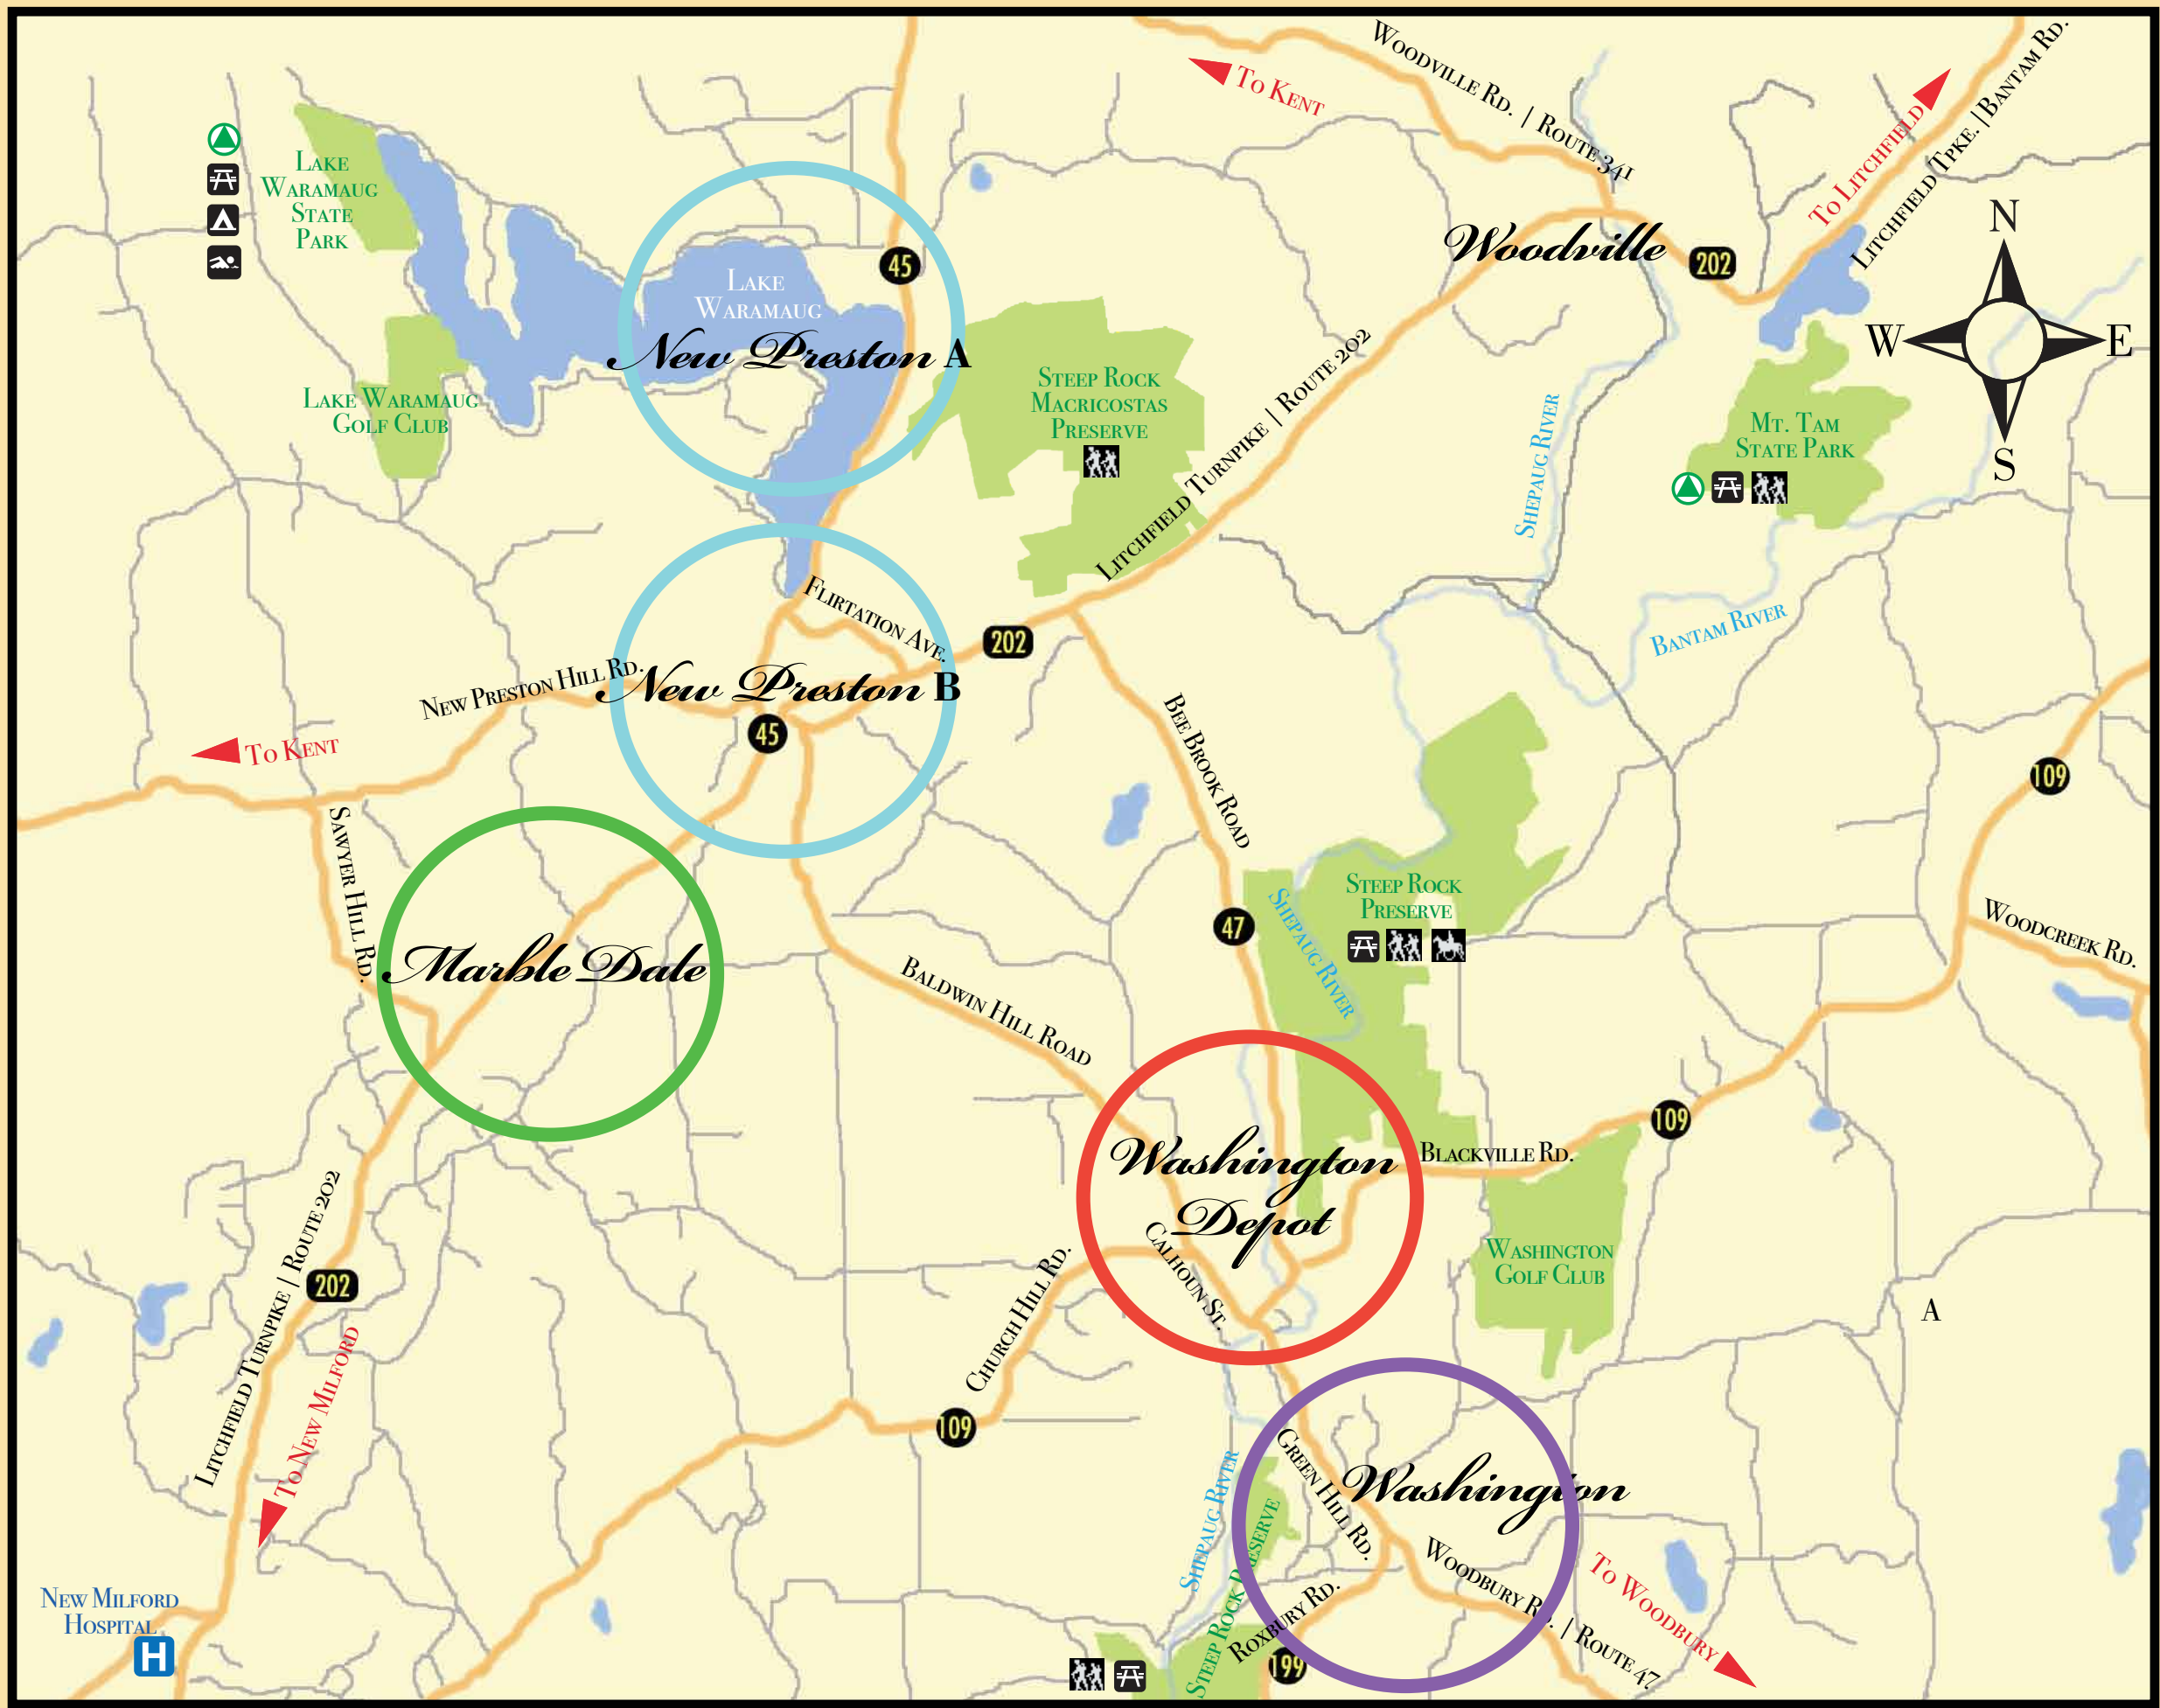

The VILLAGES of WASHINGTON Since 1779

*New Preston A*

*New Preston B*

*Washington*

*Washington Depot*

*Marble Dale*